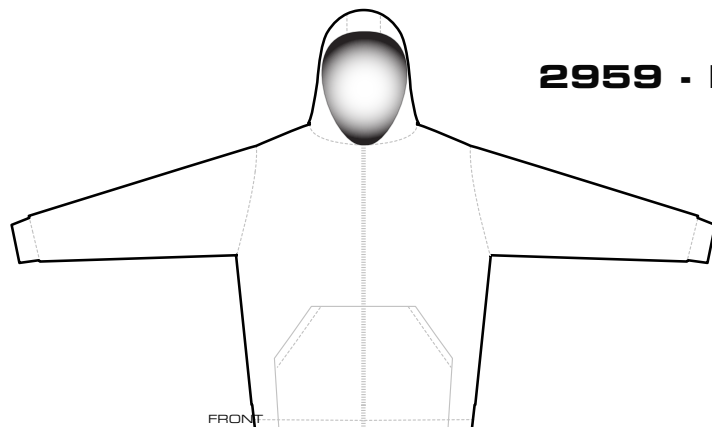

## Full zip front fleece hoodie

**premier.ca**  
SIMPLY MAKING GREAT IMPRESSIONS

Body Style Information Sheet

Body	Style #
Description	<b>2959 - Mens sleek arm and square shoulder - zip front hoodie</b>
Gender	Men
Sizes Offered	XXS – 4XL
Sleeve Option	Long
Additional Notes	<b>Draw cord in hood, shock cord at waist</b>

Industry standard tolerance of +/- 1"

SIZE	CHEST	BACK	SLEEVE LENGTH	SWEEP
XS	23"	25"	32"	22"
S	24"	26"	33"	23"
M	25"	27"	34"	24"
L	26"	28"	35"	25"
XL	27"	29"	36"	26"
2XL	28.5"	30"	37.5"	27.5"
3XL	29.5"	31"	38.5"	28.5"
4XL	30.5"	32"	39.5"	29.5"
5XL	31.5"	33"	40.5"	30.5"
6XL	32.5"	34"	41.5"	31.5"